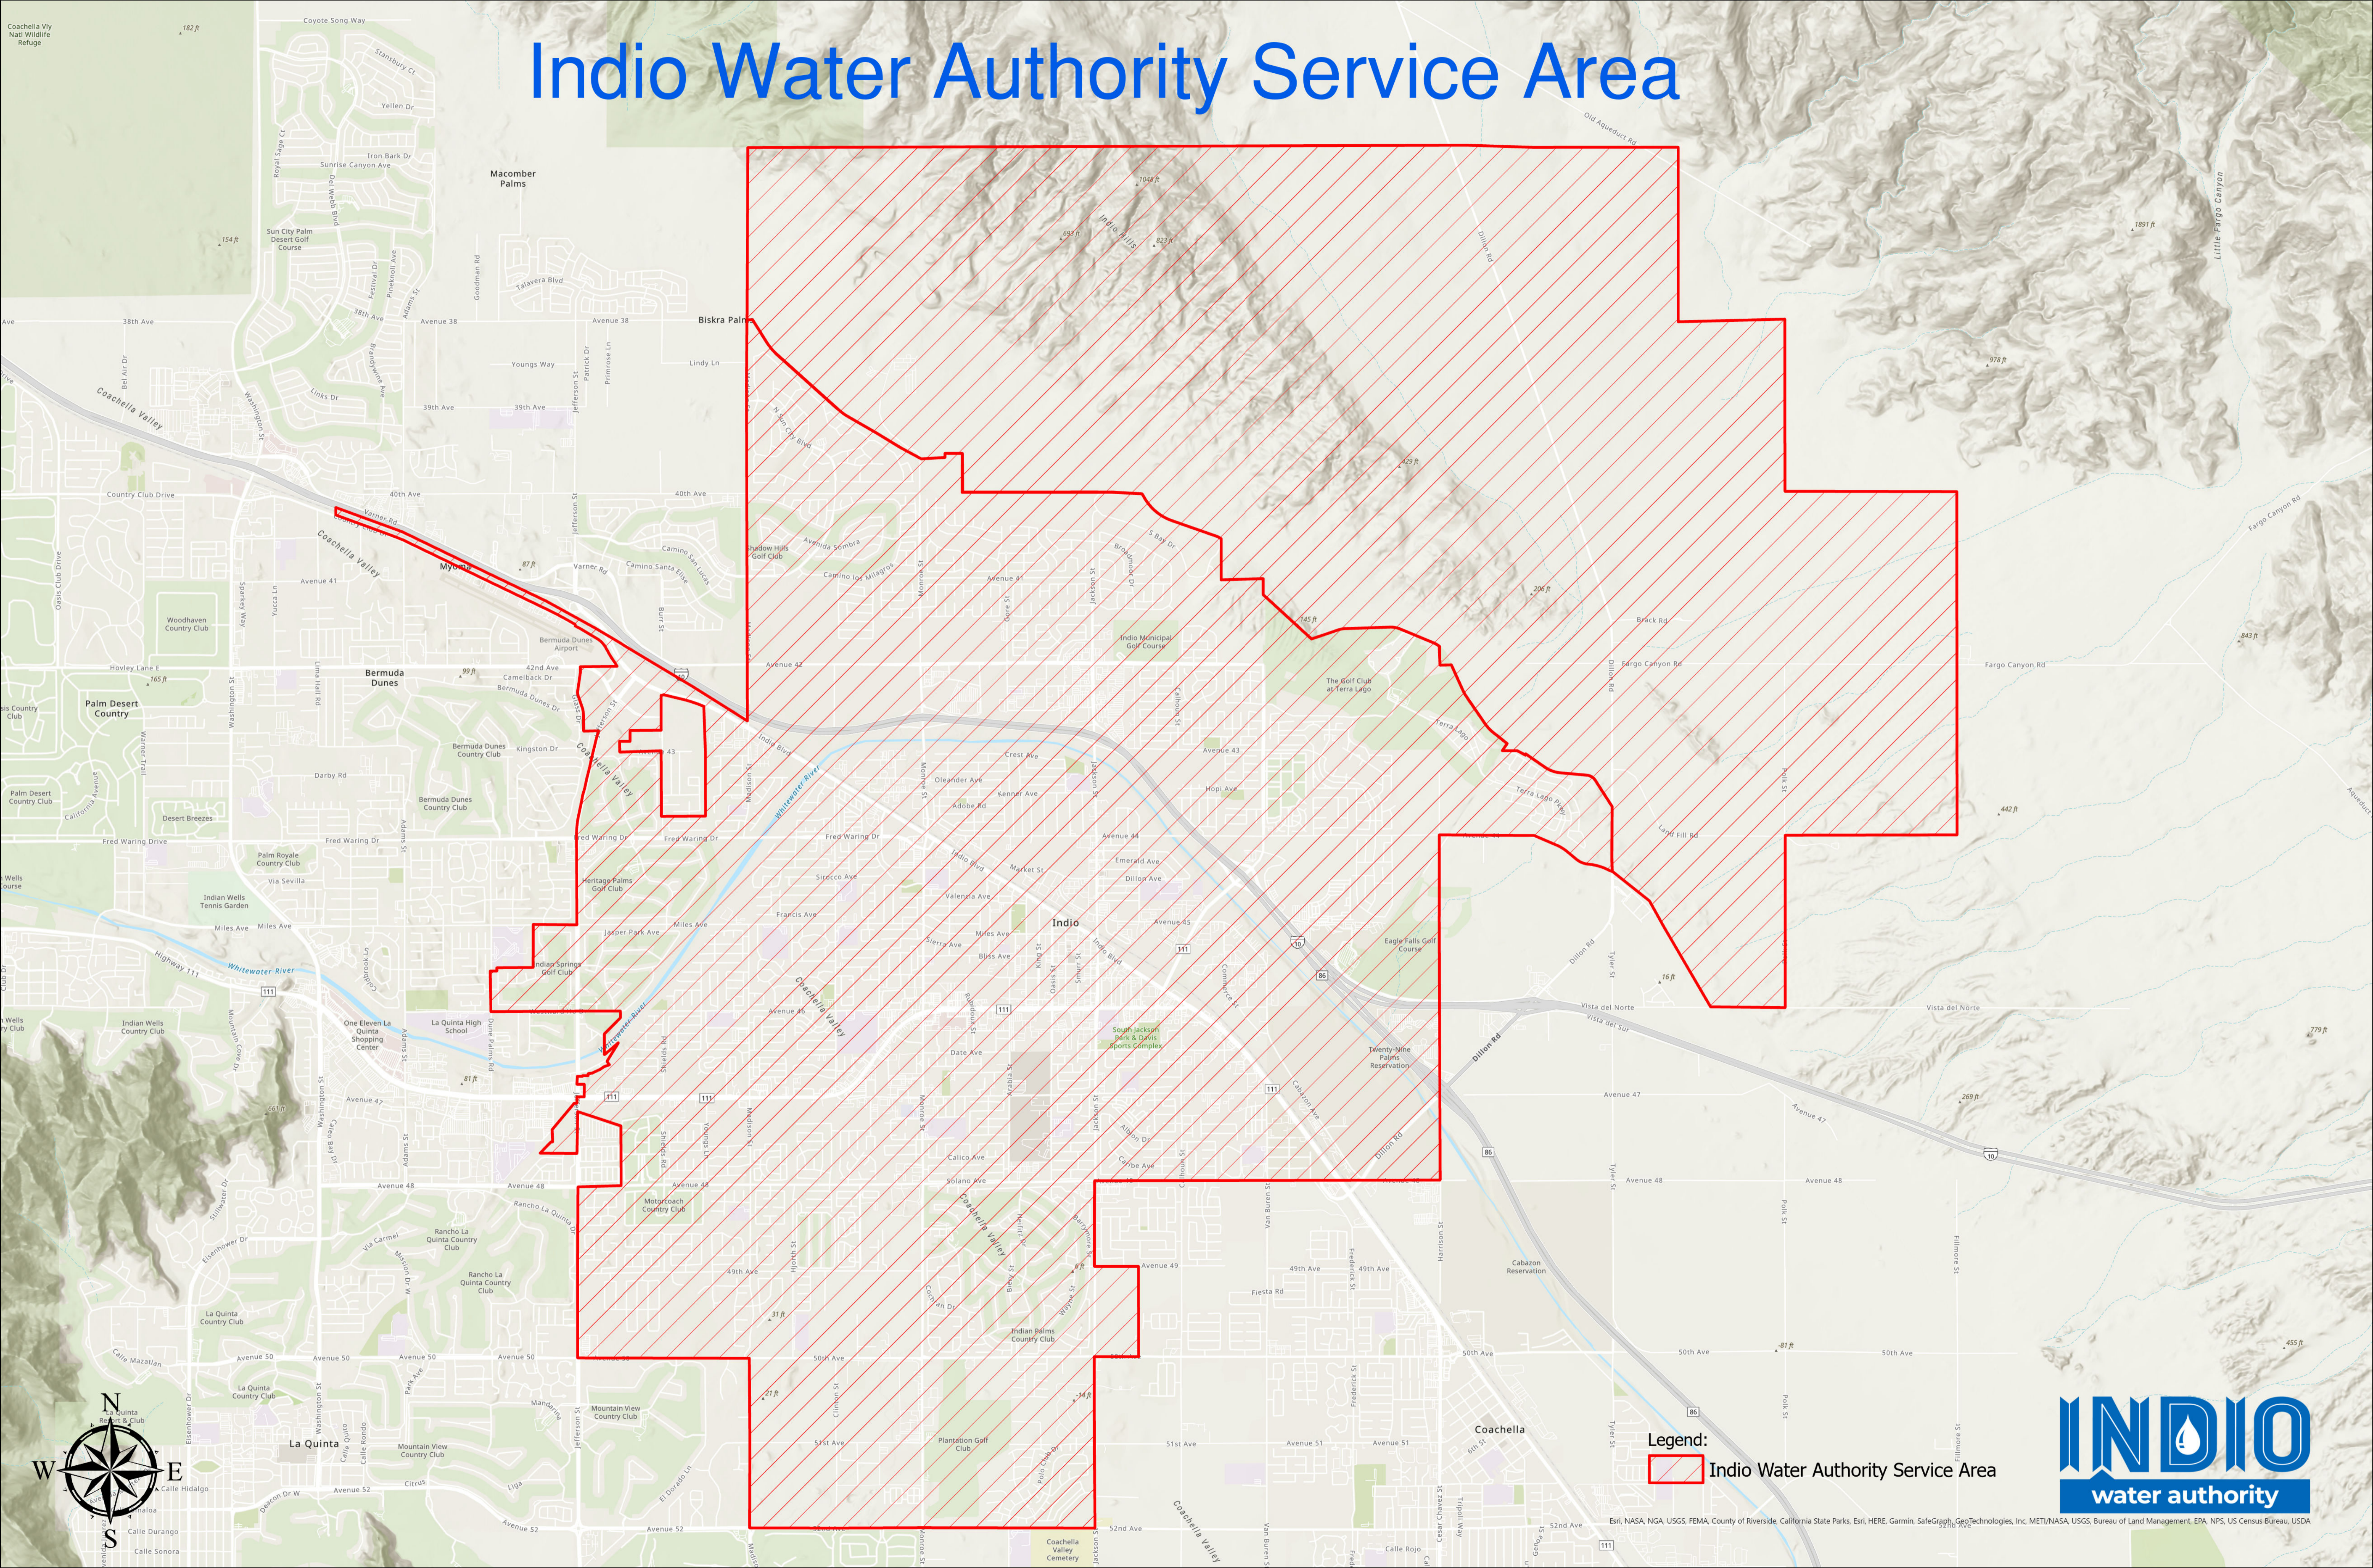

Indio Water Authority Service Area

Legend:
 Indio Water Authority Service Area